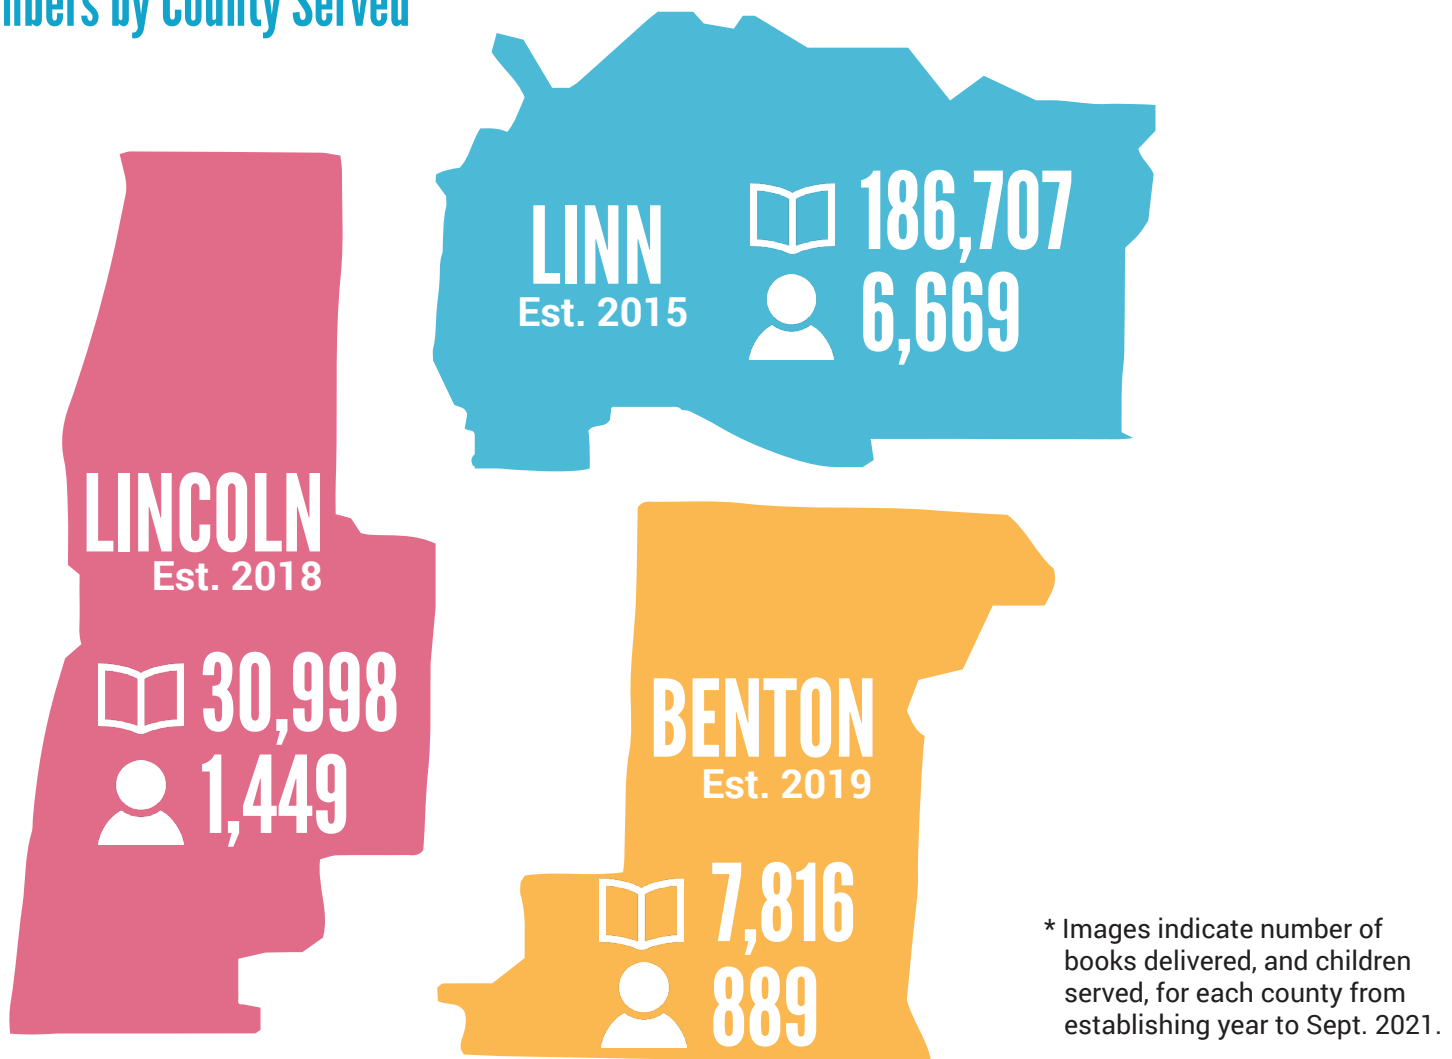

Proof of Success

This program works! According to 2018-2019 Greater Albany Public Schools Kindergarten Readiness Scores, participants enrolled in DPIL for 18 months or more improved key reading skills as shown in the chart below.

Length in Program (# of students)	Upper Letter Recognition (% better than non-DPIL)	Lowercase Letter Recognition (% better than non-DPIL)	Letter-Sound Recognition (% better than non-DPIL)
>1.5 Years (137)	15.7%	13.1%	33.3%
>3.0 Years (40)	25.2%	18.7%	63.9%

Numbers by County Served *

P.O. Box 905 | Albany, OR 97321
(541) 926-5432
unitedwaylbl.org

United Way of
Linn, Benton & Lincoln
Counties