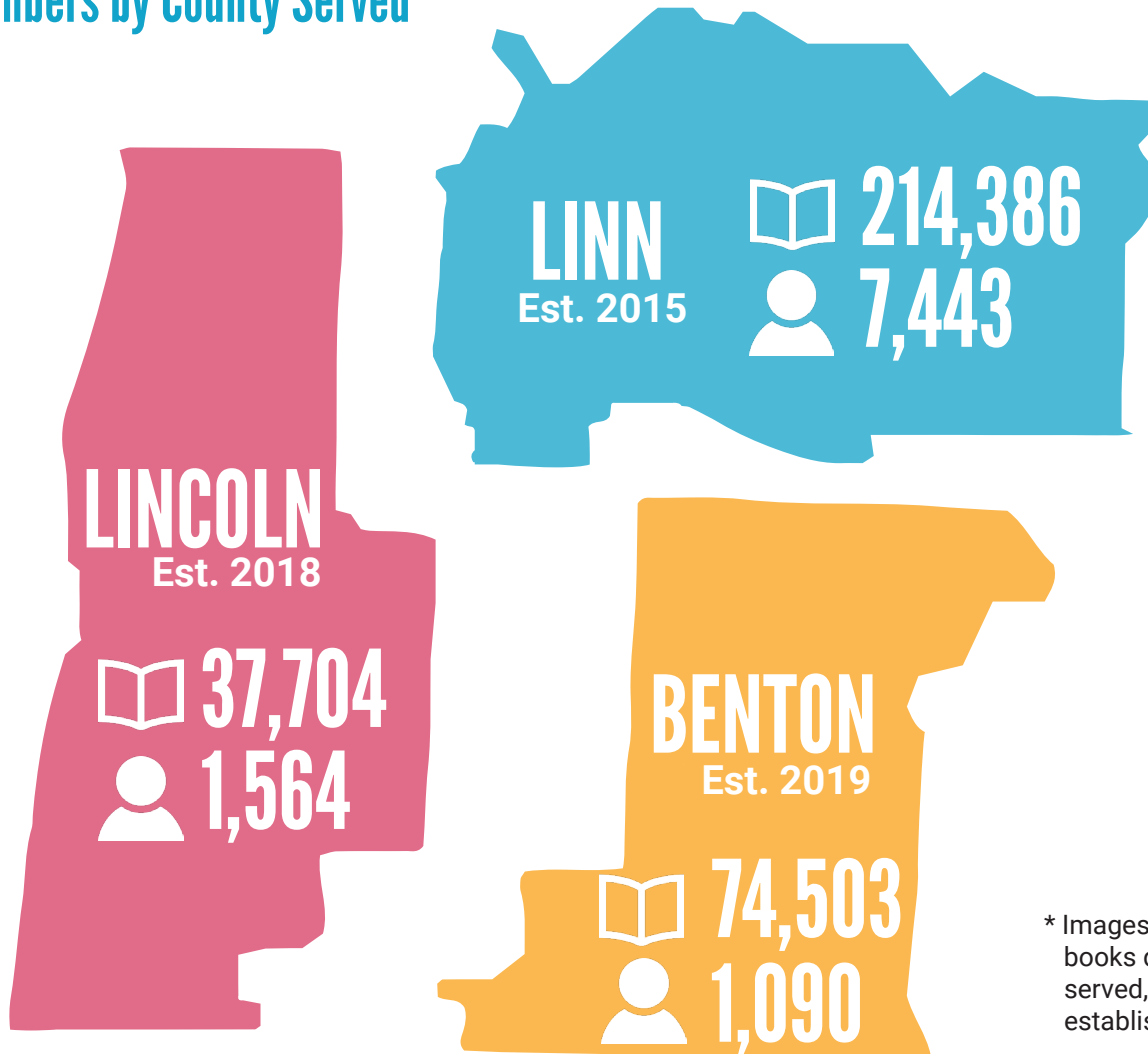

Proof of Success

This program works! According to 2018-2019 Greater Albany Public Schools Kindergarten Readiness Scores, participants enrolled in DPIL for 18 months or more improved key reading skills as shown in the chart below.

Length in Program (# of students)	Upper Letter Recognition (% better than non-DPIL)	Lowercase Letter Recognition (% better than non-DPIL)	Letter-Sound Recognition (% better than non-DPIL)
>1.5 Years (137)	15.7%	13.1%	33.3%
>3.0 Years (40)	25.2%	18.7%	63.9%

Numbers by County Served *

* Images indicate number of books delivered, and children served, for each county from establishing year to June 2022.

P.O. Box 905 | Albany, OR 97321
(541) 926-5432
unitedwaylbl.org

United Way of
Linn, Benton & Lincoln
Counties