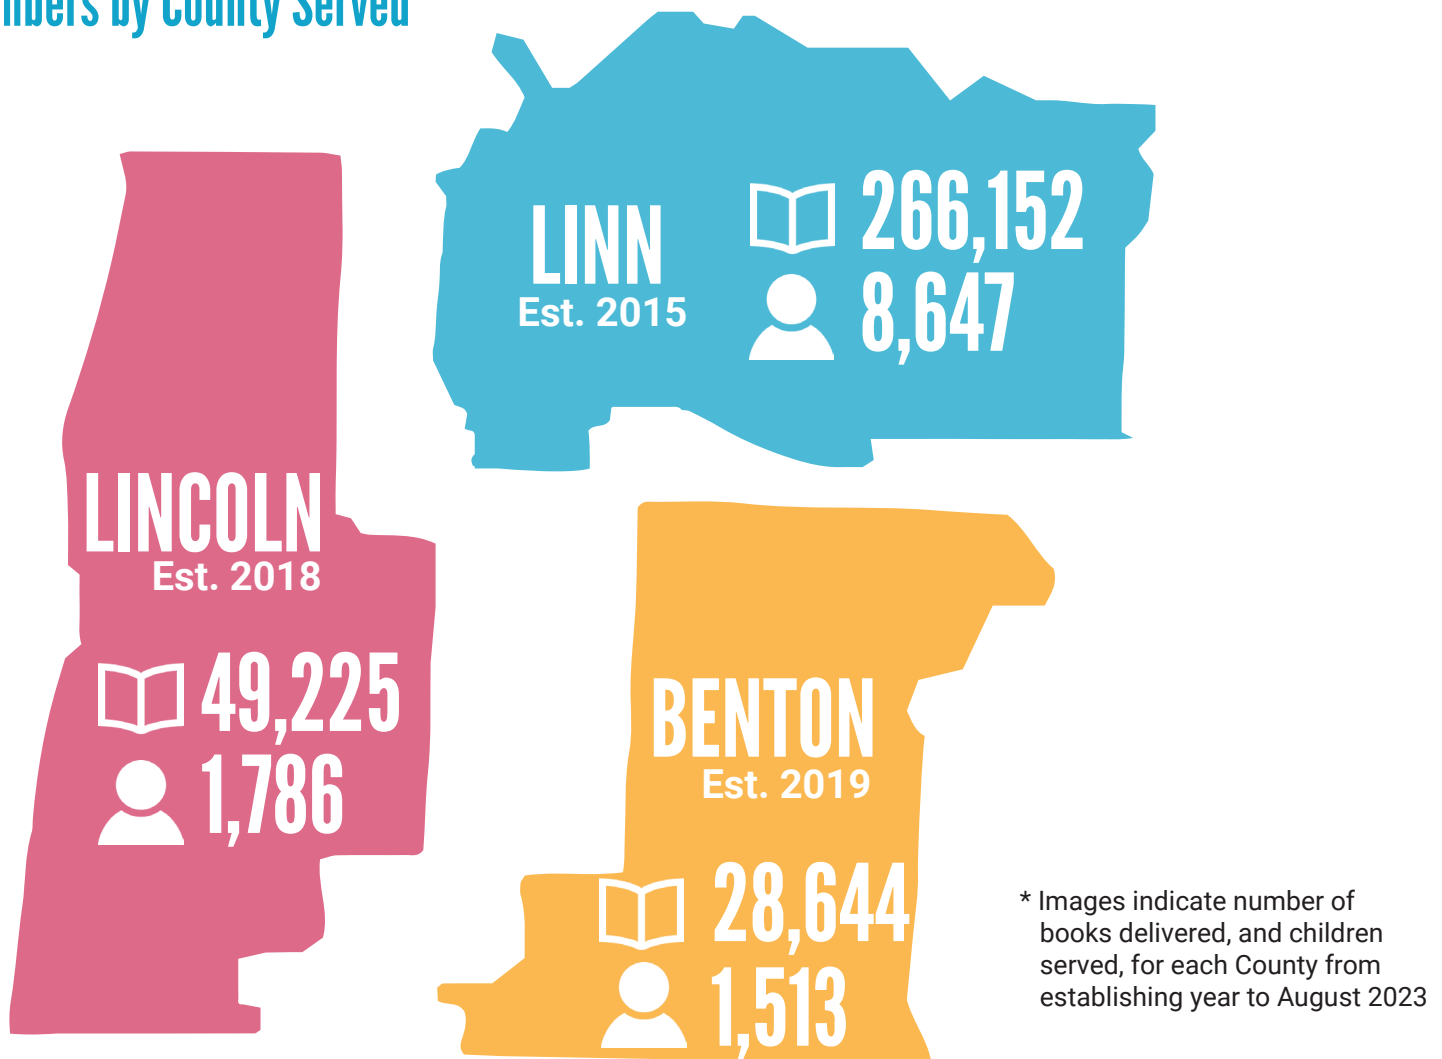

Proof of Success

This program works! According to 2018-2019 Greater Albany Public Schools Kindergarten Readiness Scores, participants enrolled in DPIL for 18 months or more improved key reading skills as shown in the chart below.

Length in Program (# of students)	Upper Letter Recognition (% better than non-DPIL)	Lowercase Letter Recognition (% better than non-DPIL)	Letter-Sound Recognition (% better than non-DPIL)
>1.5 Years (137)	15.7%	13.1%	33.3%
>3.0 Years (40)	25.2%	18.7%	63.9%

Numbers by County Served *

P.O. Box 905 | Albany, OR 97321
(541) 926-5432
unitedwaylbl.org

United Way of
Linn, Benton & Lincoln
Counties